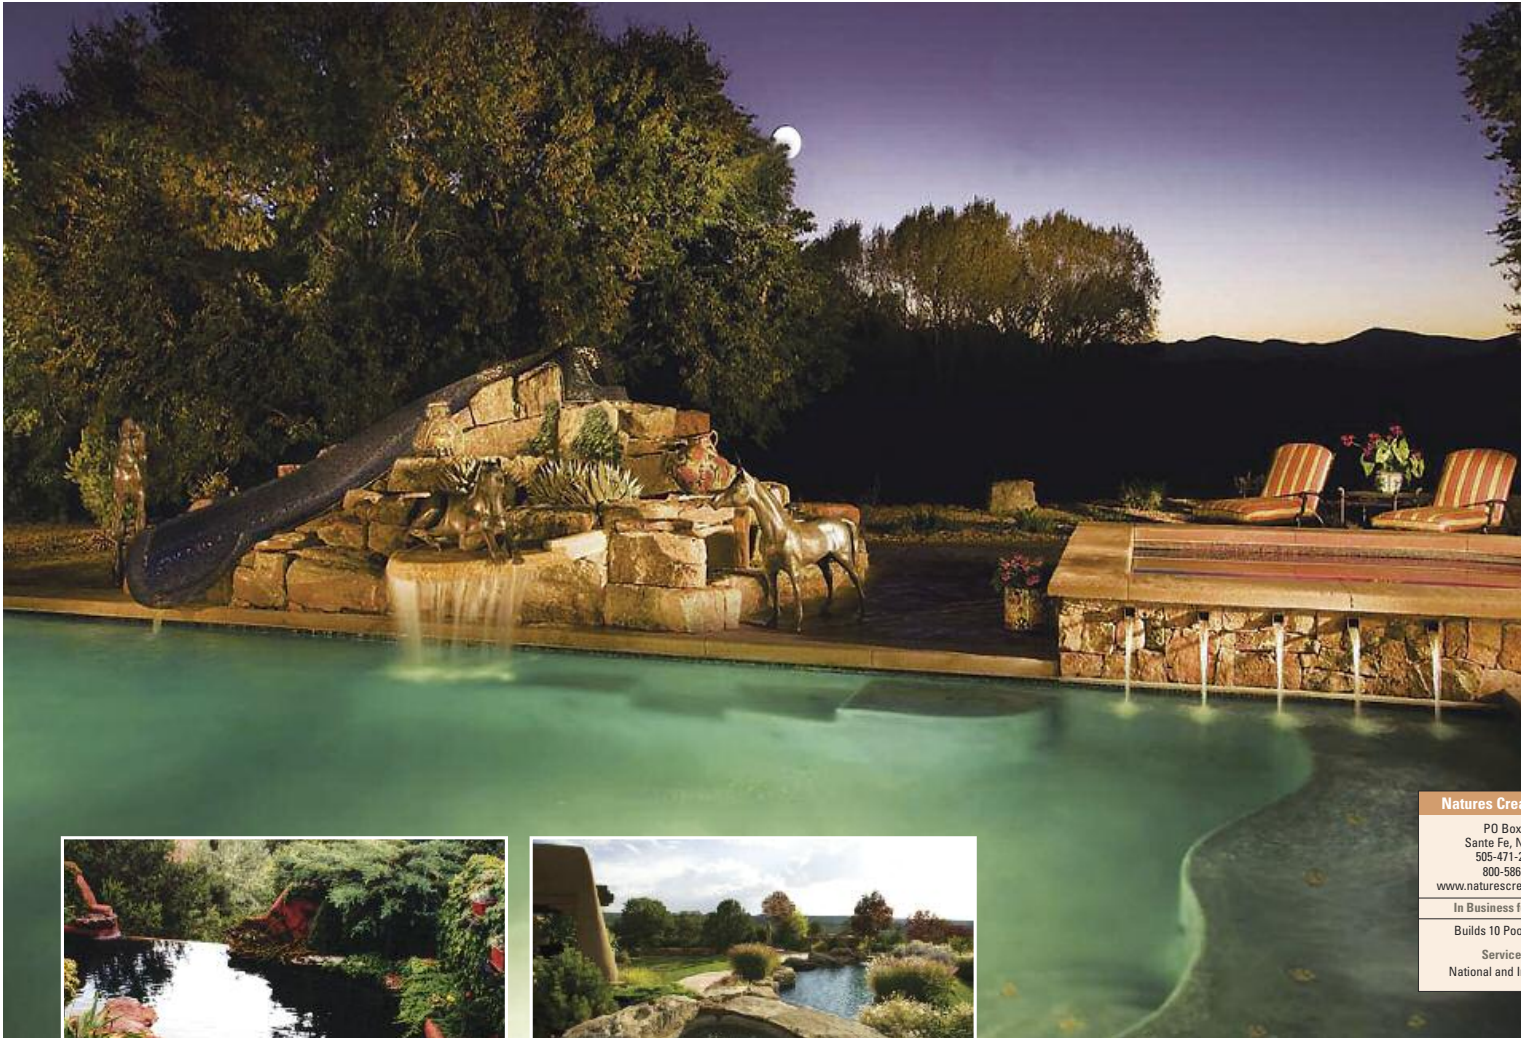

Natures Creations provides a complete package from concept to finish product. Starting with the prospective client's ideas, they begin the planning stage of the water features and surrounding landscape. Once approved, they begin the process working on construction to finish details, colors, textures and drawings. Working with their architects, Natures Creations specifies equipment, hydraulics, filtration, controllers, and all safety issues. They also provide service after construction such as weekly service and winterizing pools. Natures Creations offers complete design packages along with construction and site management for the project.

In early 2009, Schneider was accepted into the Society of WaterShape Designers. This exclusive membership is given to watershed designers who have successfully completed an intense pool-building and design curriculum. He is also a gold member with the prestigious Genesis 3 Design Group. Natures Creations is a member of the New Mexico Homebuilders Association (NMHA) and the American Institute of Architects. ♦

Natures Creations, Inc.

PO Box 6698
Santa Fe, NM 87502
505-471-2600 or
800-586-2601
www.naturescreationsinc.com

In Business for 30 Years

Builds 10 Pools per Year

Service Area
National and International

Utilizing a limited backyard, this award winning negative edge pool passes through walls and blends the outside area with this custom build home.